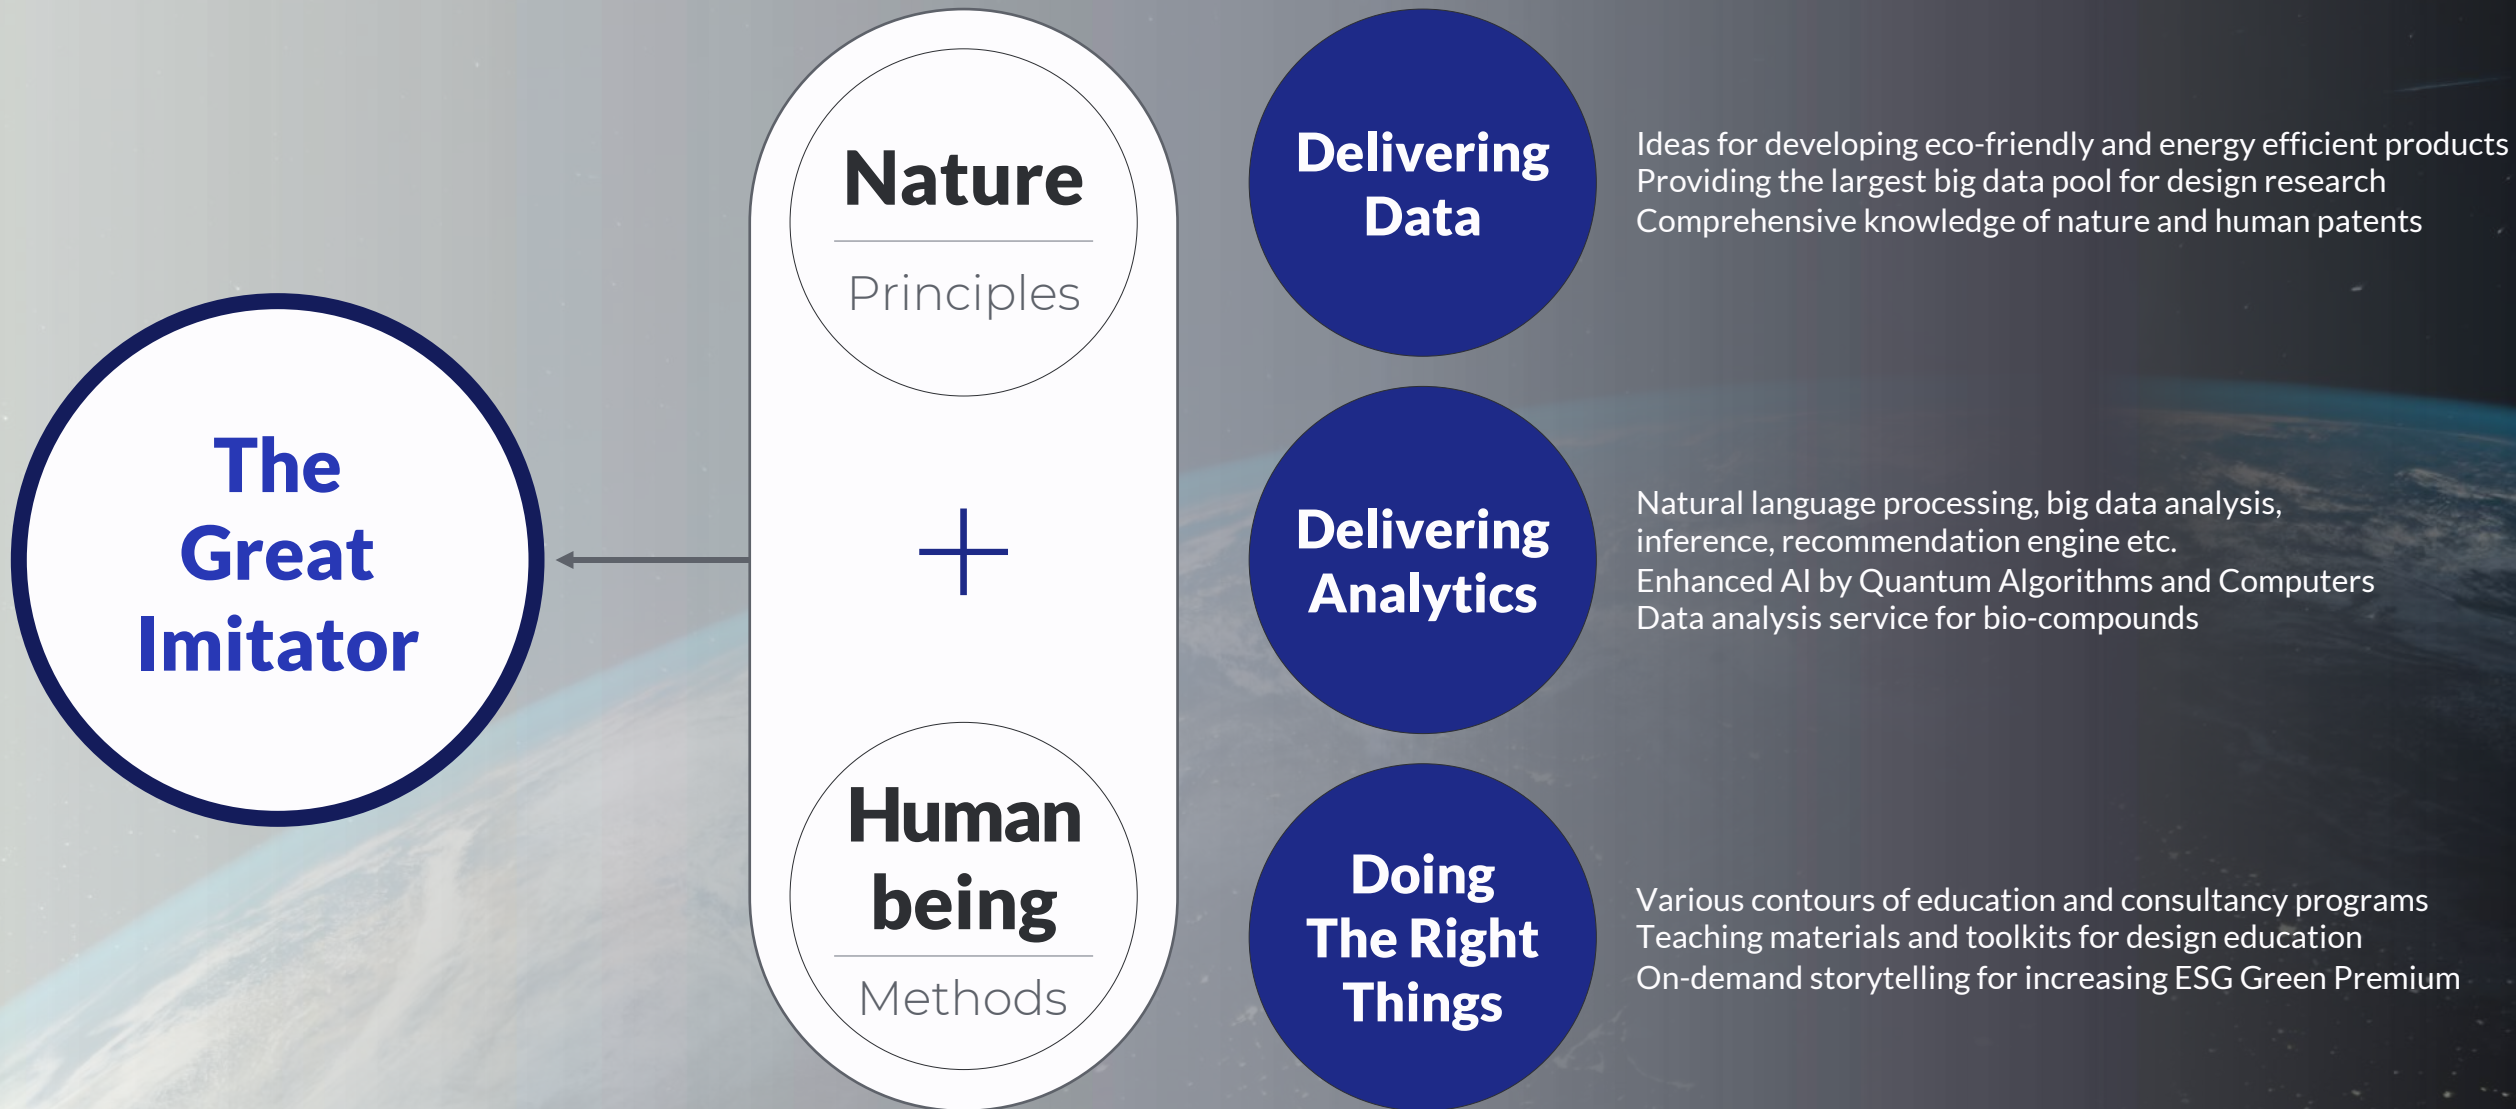

MIMICUS

ideas on demand

Company **Vision**

Company **History**

- 2021 Government-aided Biomimicry R&D Project (17'-21' 500K USD)
- 2020 Master plan development for Korean Biomimicry Industry incubation (Ministry of Environment, Republic of Korea)
- 2019 MIMICUS Expedition Practitioner Program for startups (The Daejeon center for creative economy, Republic of Korea)
- 2019 MIMICUS Expedition Beginner Program for university students (YOUNG NAM University)
- 2019 Rotman School CDL Quantum Stream (alumni)
- 2019 ISO/TC266 Biomimetics Committee Member (~present)
- 2018 Robert Wood Johnson Foundation (Johnson&Johnson) International Biophilic Educators Network member
- 2018 MIMICUS Expedition Practitioner Program for small-medium companies (Republic of Korea)
- 2018 Nominated in 2017 KAIST Annual Research Report
- 2018 PreSeed Investment
- 2017 Minister Prize from the Ministry of Science and ICT, Republic of Korea
- 2016 Corporation Establishment HomoMimicus co., Ltd.
- 2015 Research Fellowship, KAIST VRPGP(High Risk High Return)
- 2014 Research Fellowship, KAIST Entrepreneurship Center
- 2009 Teamed Up