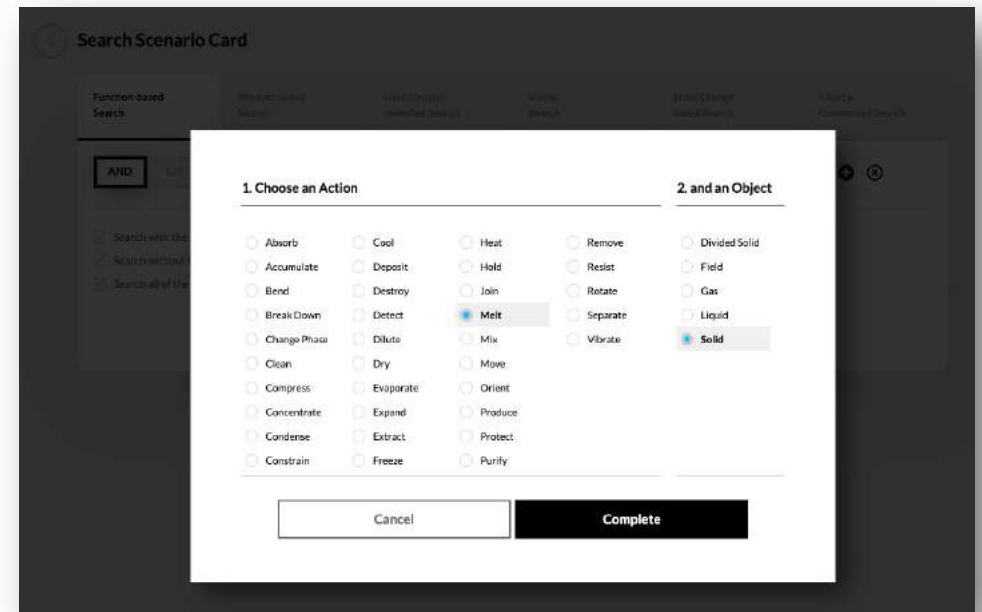

1-c. Advanced Search

Find eco-friendly ideas or materials that can be used to meet the functional requirements.
Advanced search allows users to start the exploration with their domain knowledge.
Select the product category or TRIZ strategies you want to develop and search for ideas and materials.

Alternatively, select a biological tissue name (heart, eyes, large intestine, etc.) to start the exploration.