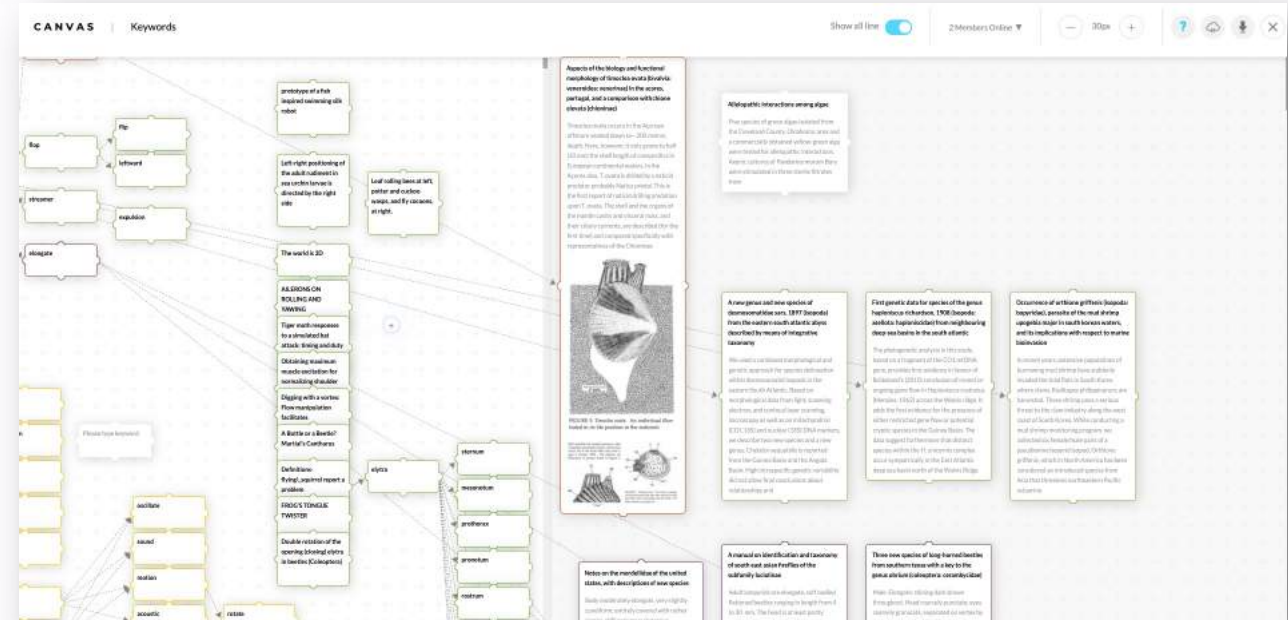

Alternatively, select a biological tissue name (heart, eyes, large intestine, etc.) to start the exploration.

Product Description

1. MIMICUS Pro Platform

pro.mimic.us

Search bio-derived materials and eco-friendly product development ideas
Collaborative R&D platform working on 1B papers & patents data, 3M species, 6M natural compounds, and 750K product-function dictionary etc.

1-d. Canvas

Perform *Default Search* or *Step Search* on canvas that enables real-time group work.
All records of exploration are visualized on the canvas.
This canvas is ready to export for documentation.
No need to create separate research notes to encrypt the process.
The Canvas system records all of it (added at the end of 2021).